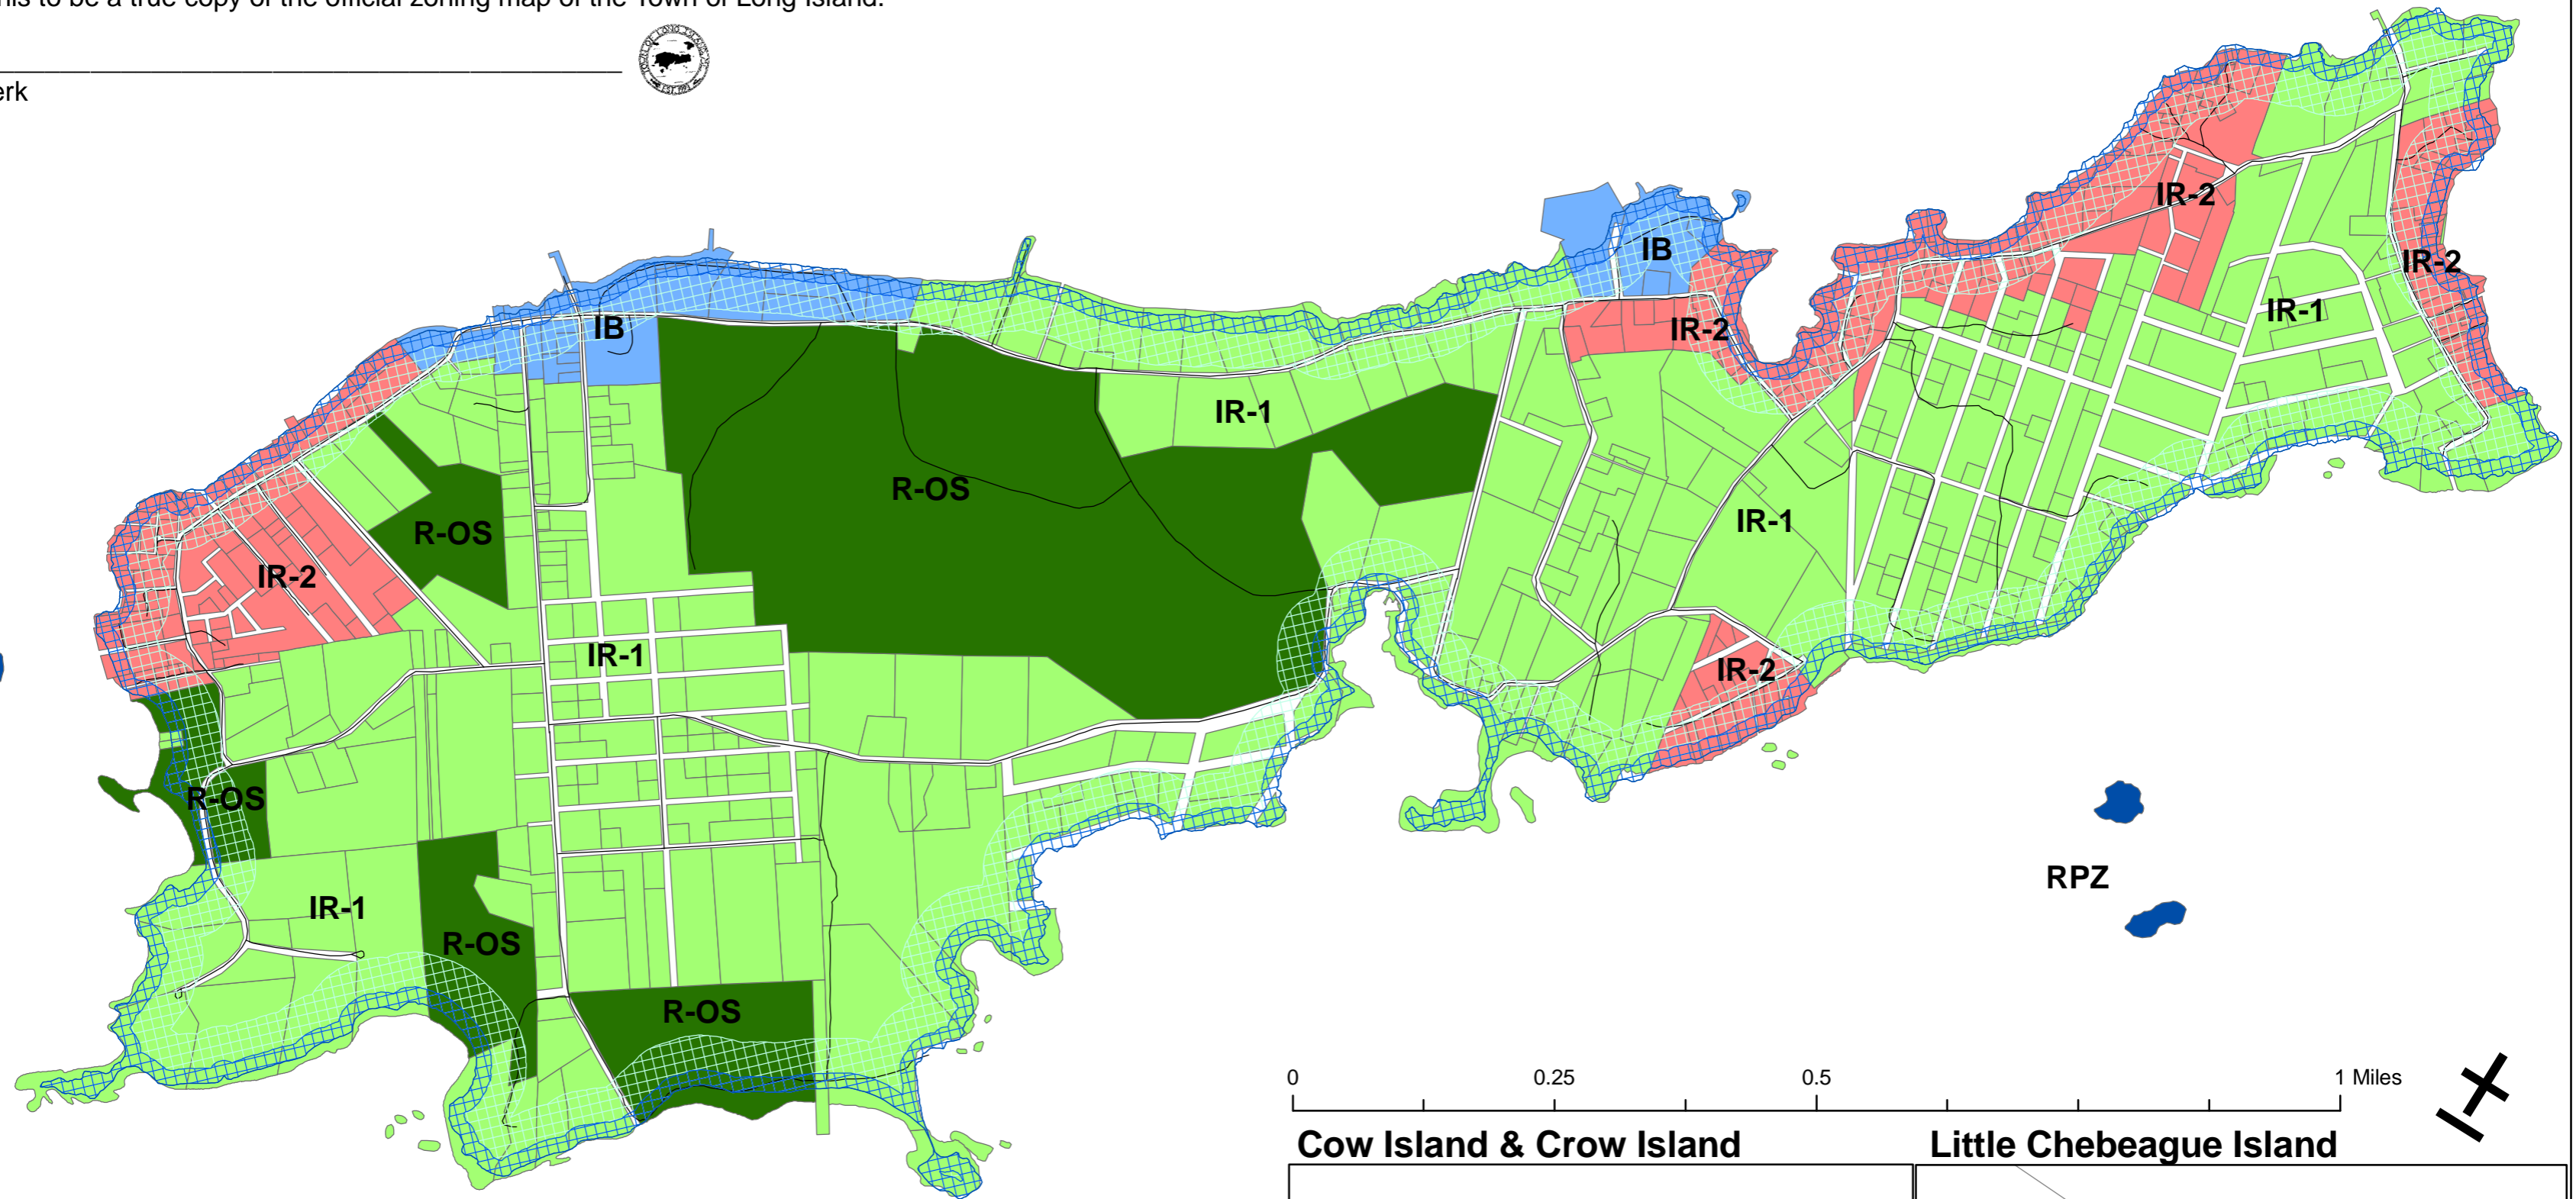

Town of Long Island Official Zoning Map

I certify this to be a true copy of the official zoning map of the Town of Long Island.

Town Clerk

Cow Island & Crow Island

Little Chebeague Island

Zones

- IR1 - Island Residential Zone 1
- IR2 - Island Residential Zone 2
- IB - Island Business Zone
- R-OS - Recreation - Open Space
- RPZ - Resource Protection Zone
- RRZD - Recreation and Resort Zone
- Shoreland Protection Zone: 75 feet
- Shoreland Protection Zone: 250 feet