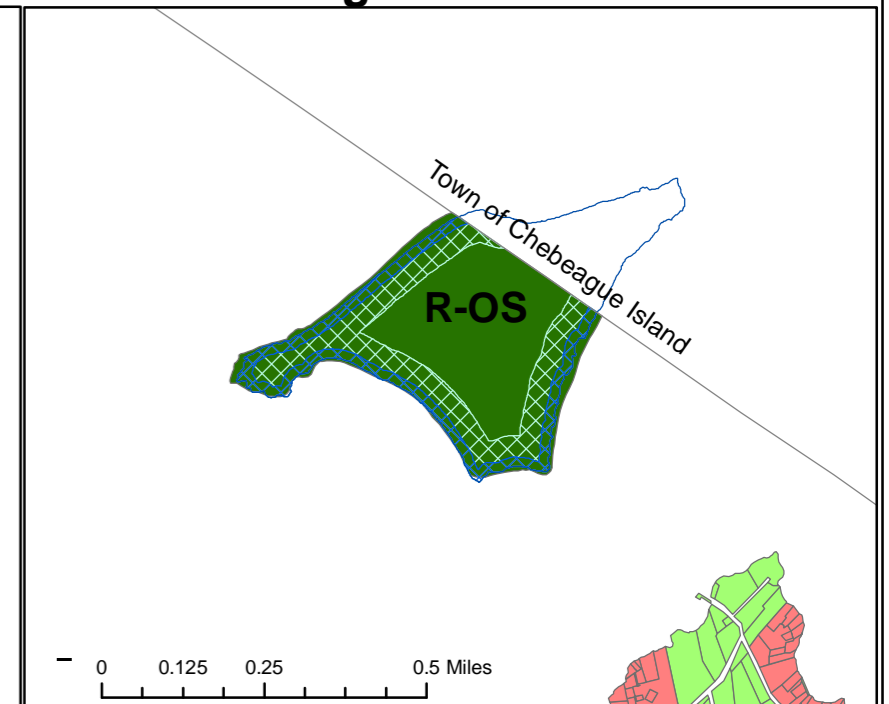

Town of Long Island Official Zoning Map

I certify this to be a true copy of the official zoning map of the Town of Long Island.

Town Clerk

Cow Island & Crow Island

Little Chebeague Island

Zones

- IR1 - Island Residential Zone 1
- IR2 - Island Residential Zone 2
- IB - Island Business Zone
- R-OS - Recreation - Open Space
- RPZ - Resource Protection Zone
- RRZD - Recreation and Resort Zone
- Shoreland Protection Zone: 75 feet
- Shoreland Protection Zone: 250 feet