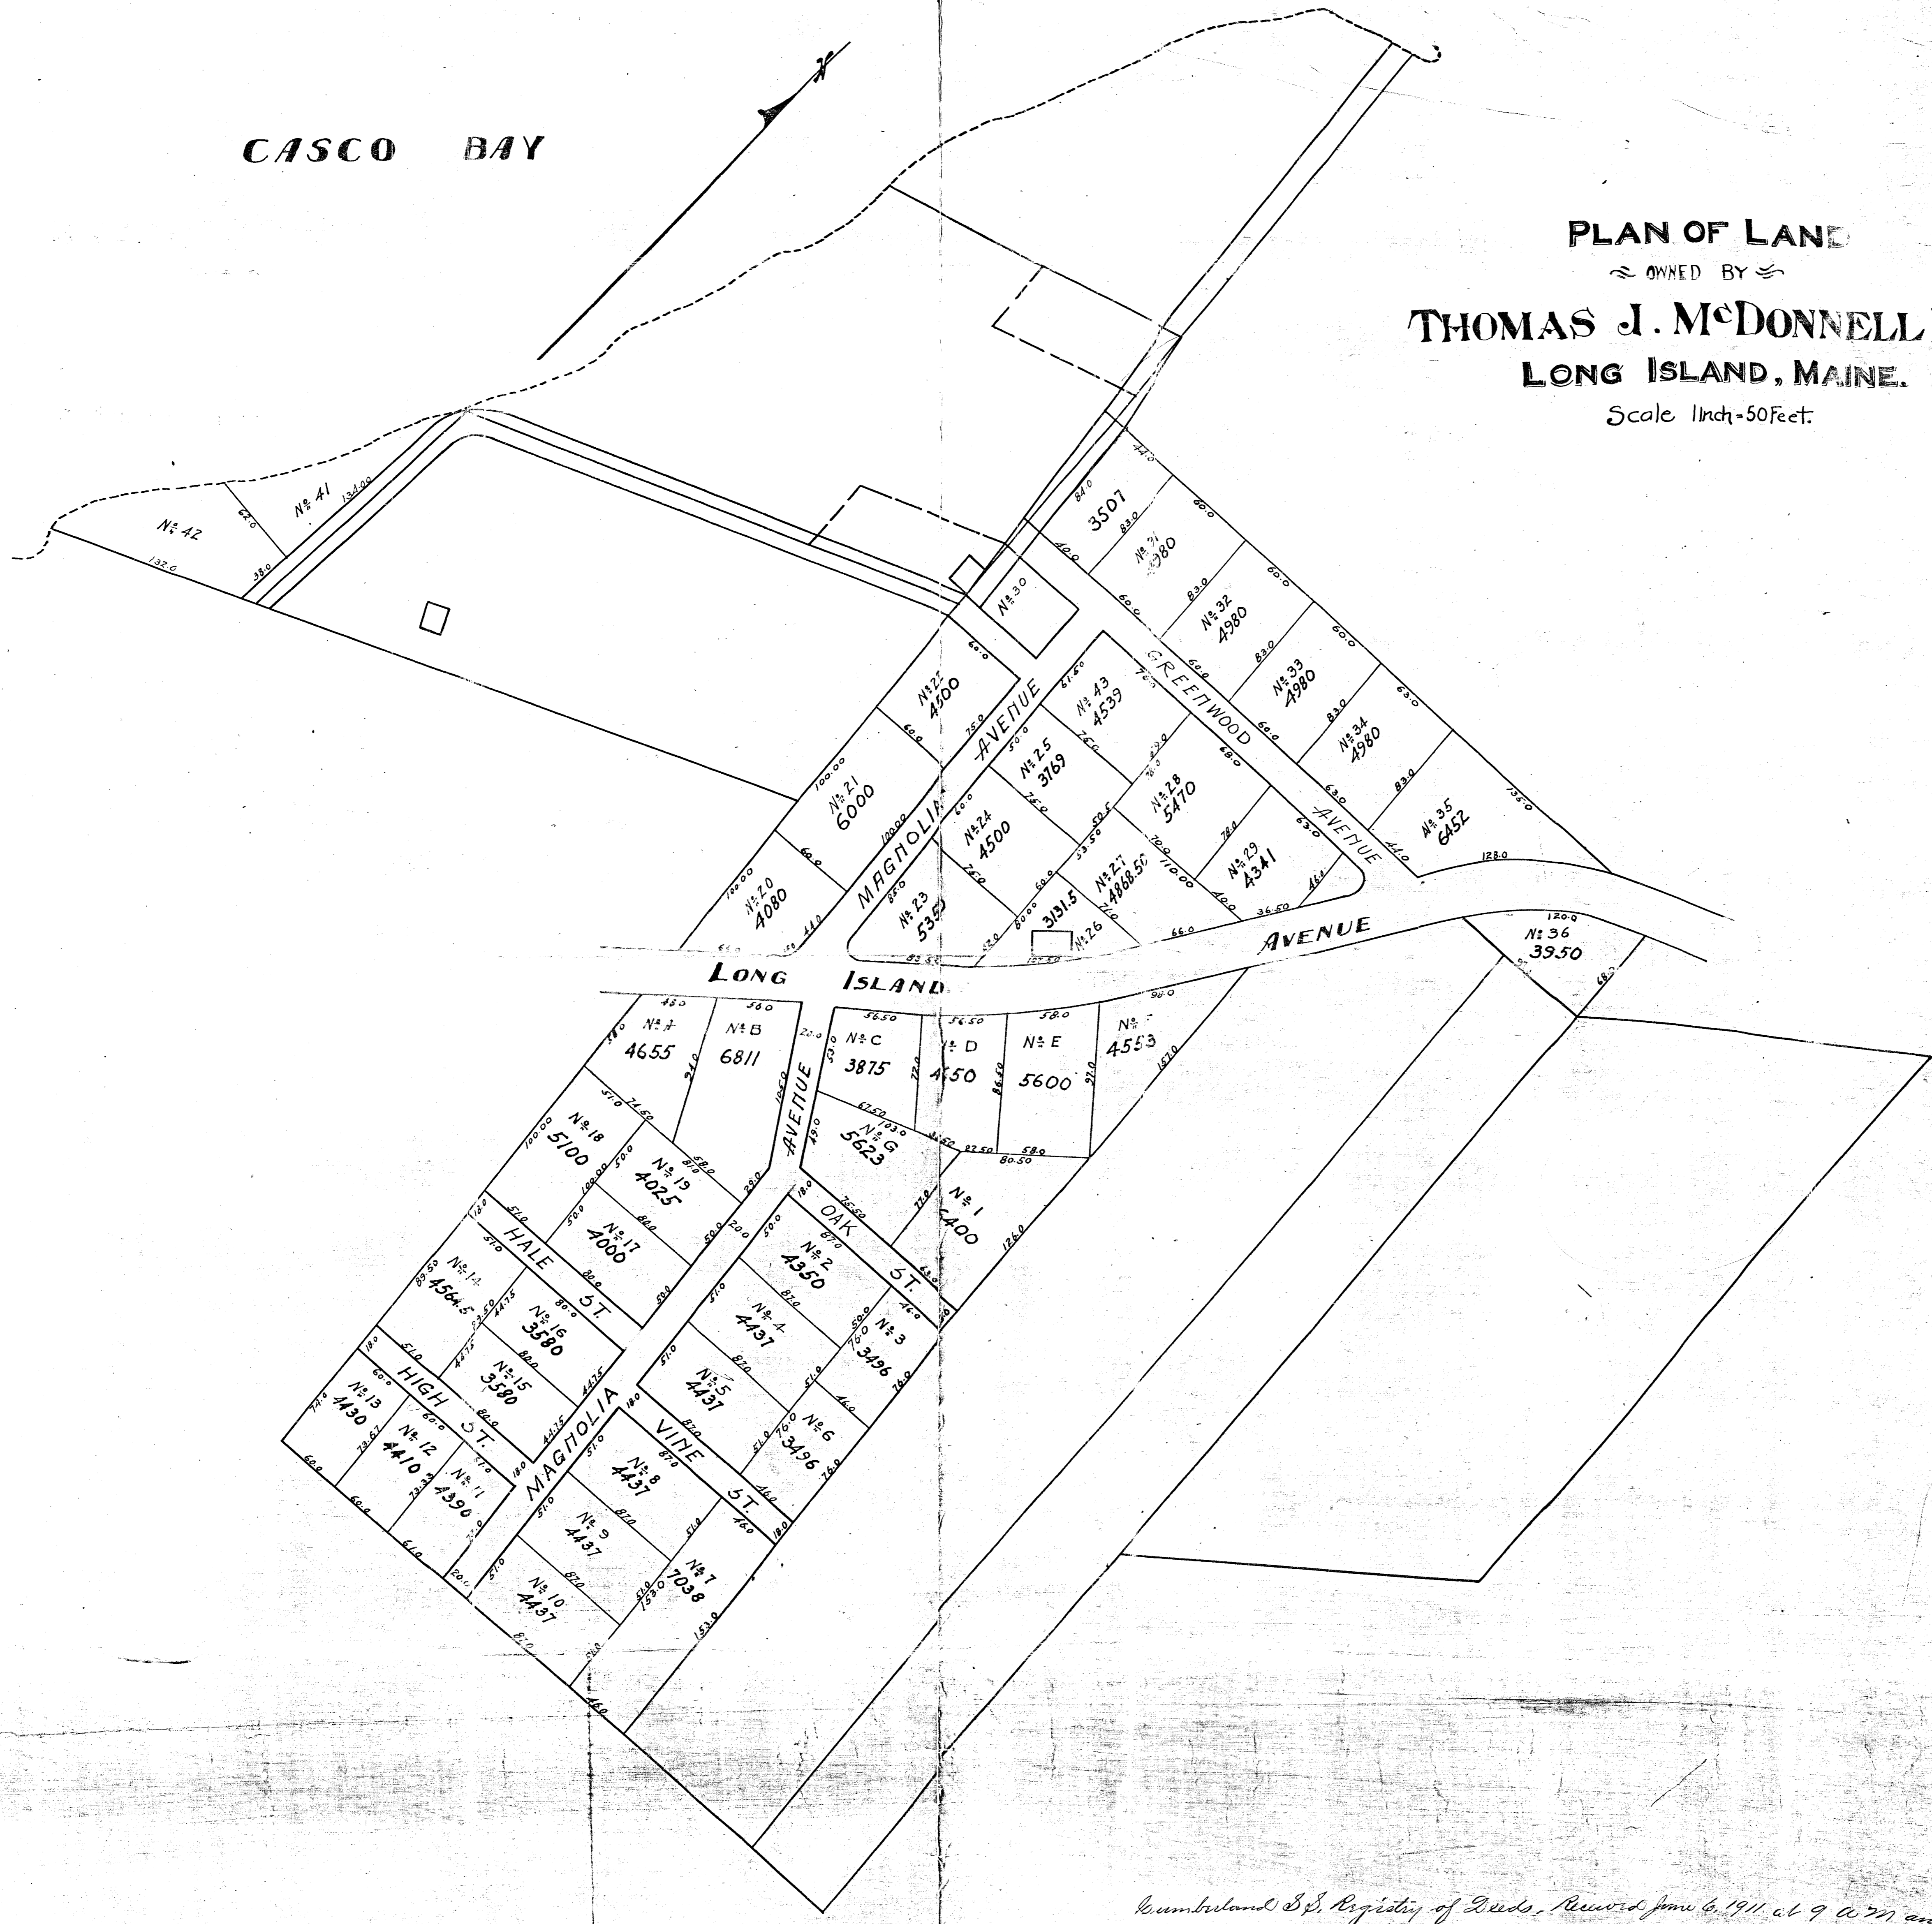

CASCO BAY

PLAN OF LAND  
 OWNED BY  
**THOMAS J. McDONNELLESQ**  
 LONG ISLAND, MAINE.  
 Scale 1Inch=50Feet.

*Reumberland S.S. Registry of Deeds, Record from 6, 1911 at 9 o 711 and  
 recorded in Plan Book 12 Page 5  
 Attest: Frank G. Clark, Registrar.*