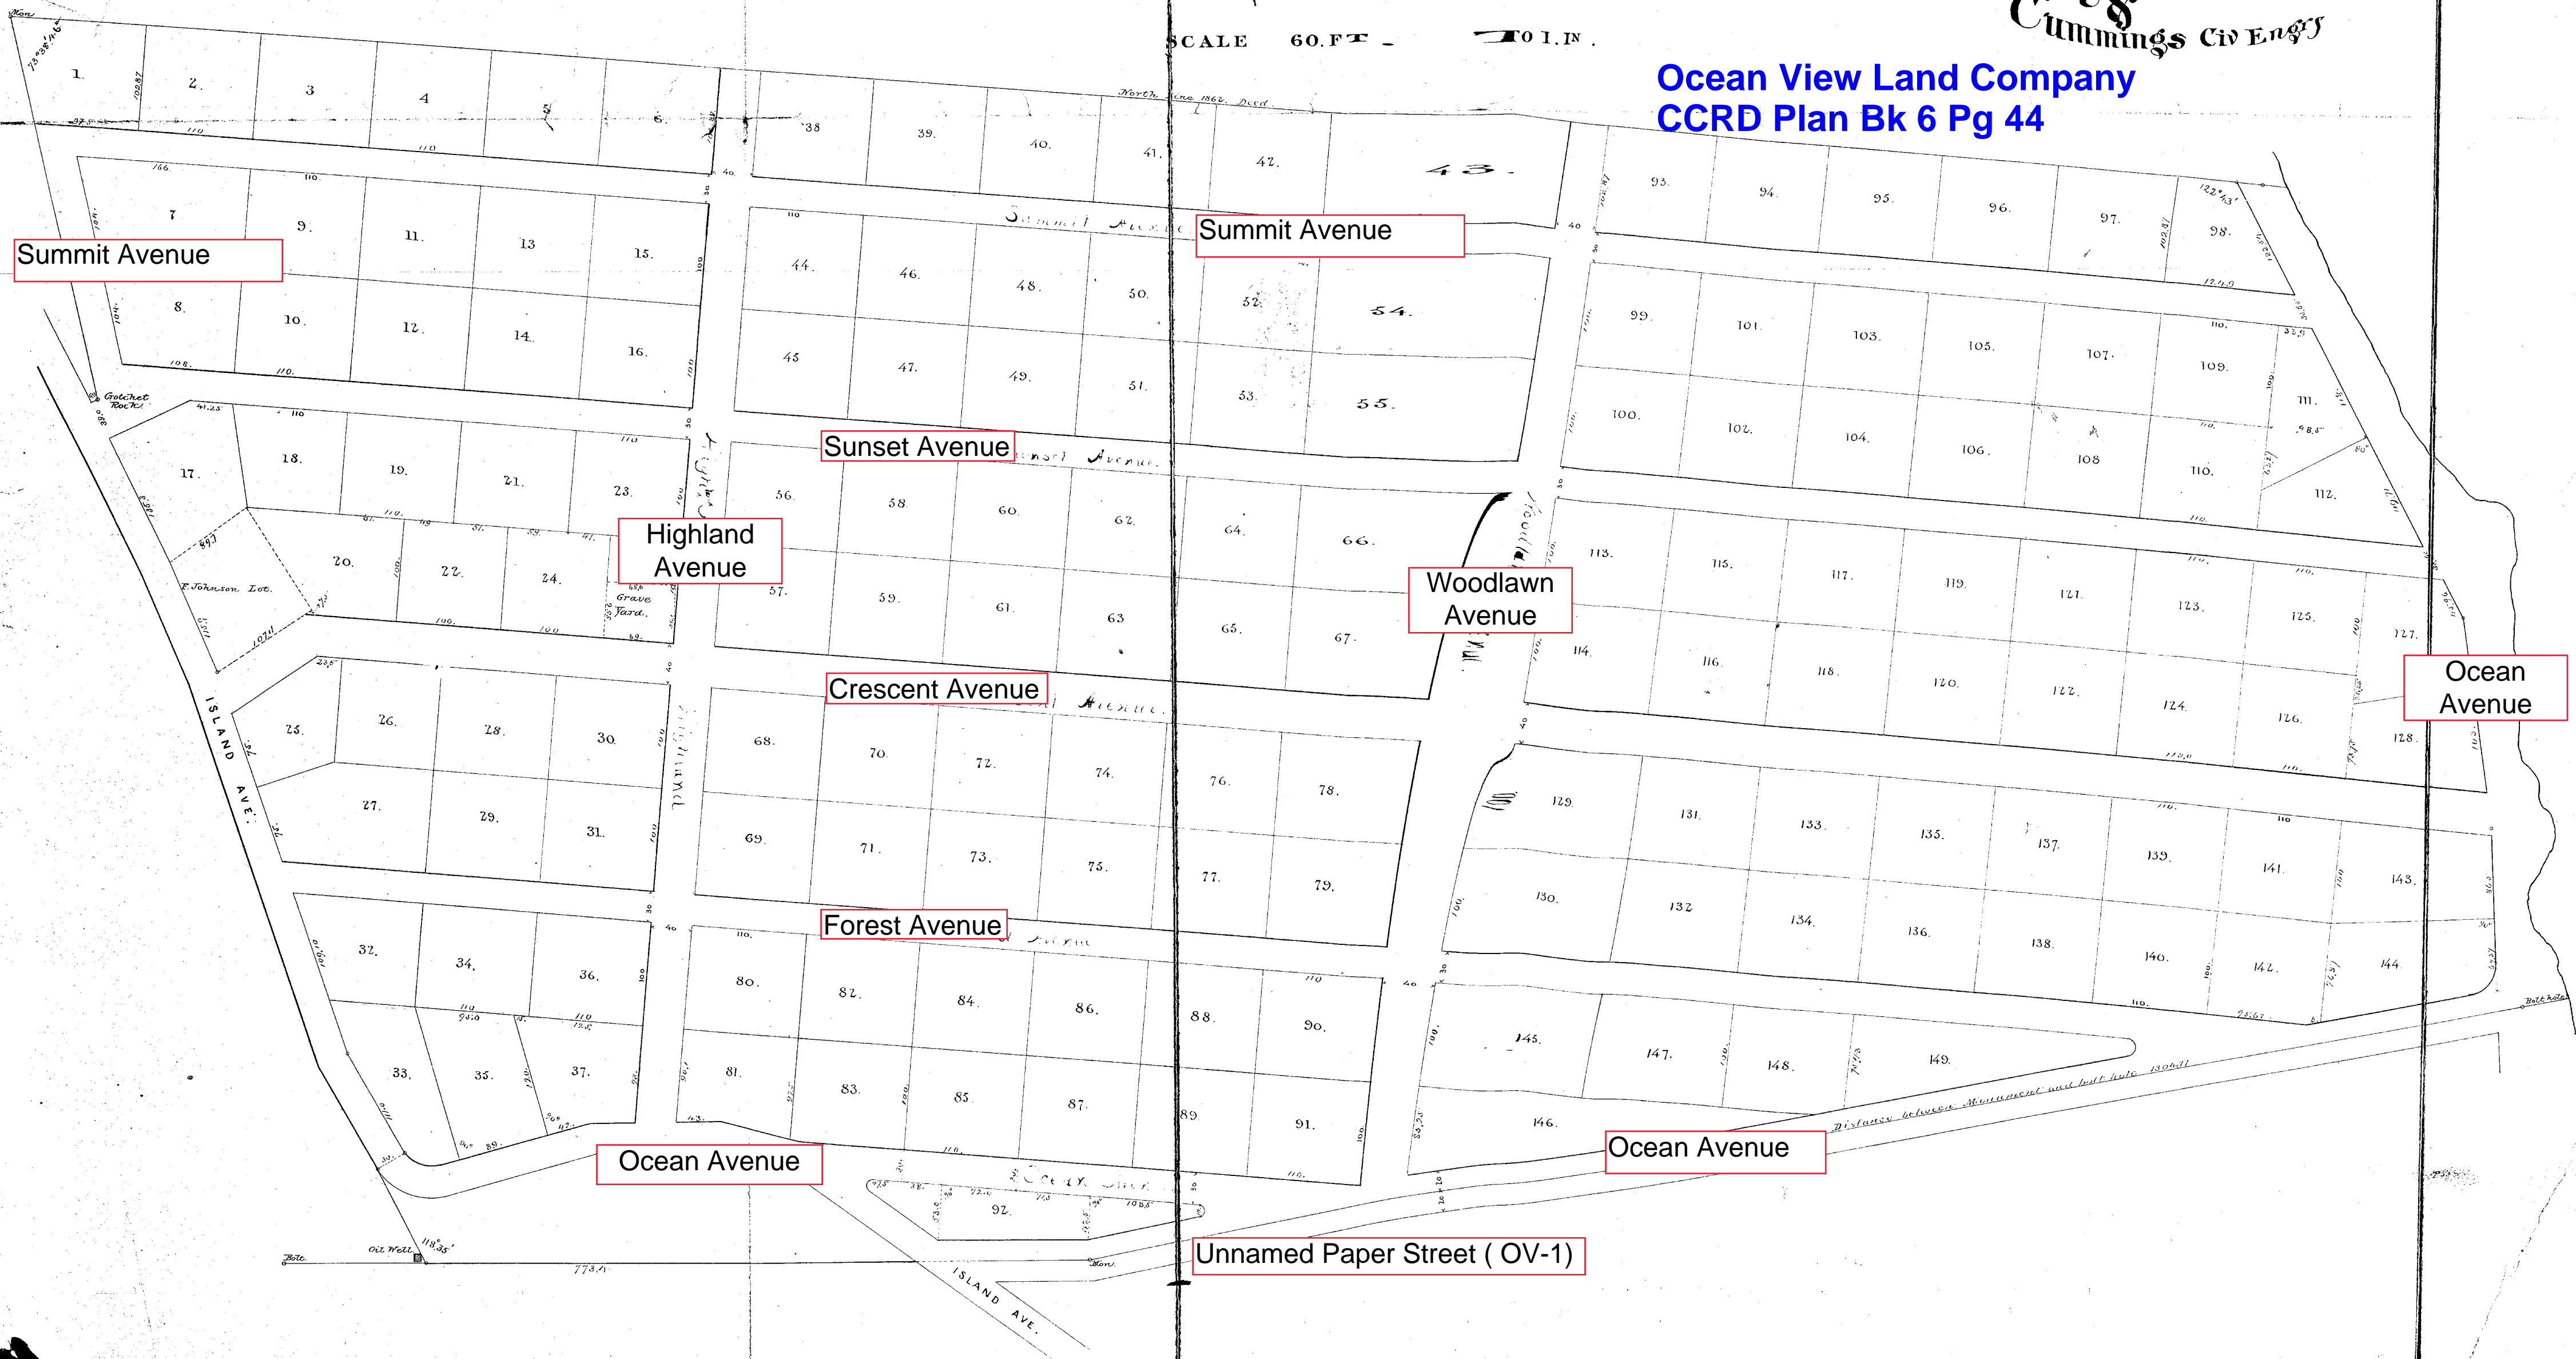

# CASCO BAY, ME.

Asley & Cummings Civ Engrs

SCALE 60 FT = 1 IN.

Ocean View Land Company  
CCRD Plan Bk 6 Pg 44

Summit Avenue

Summit Avenue

Sunset Avenue

Highland Avenue

Woodlawn Avenue

Crescent Avenue

Ocean Avenue

Forest Avenue

Ocean Avenue

Ocean Avenue

Unnamed Paper Street (OV-1)

ISLAND AVE.

ISLAND AVE.