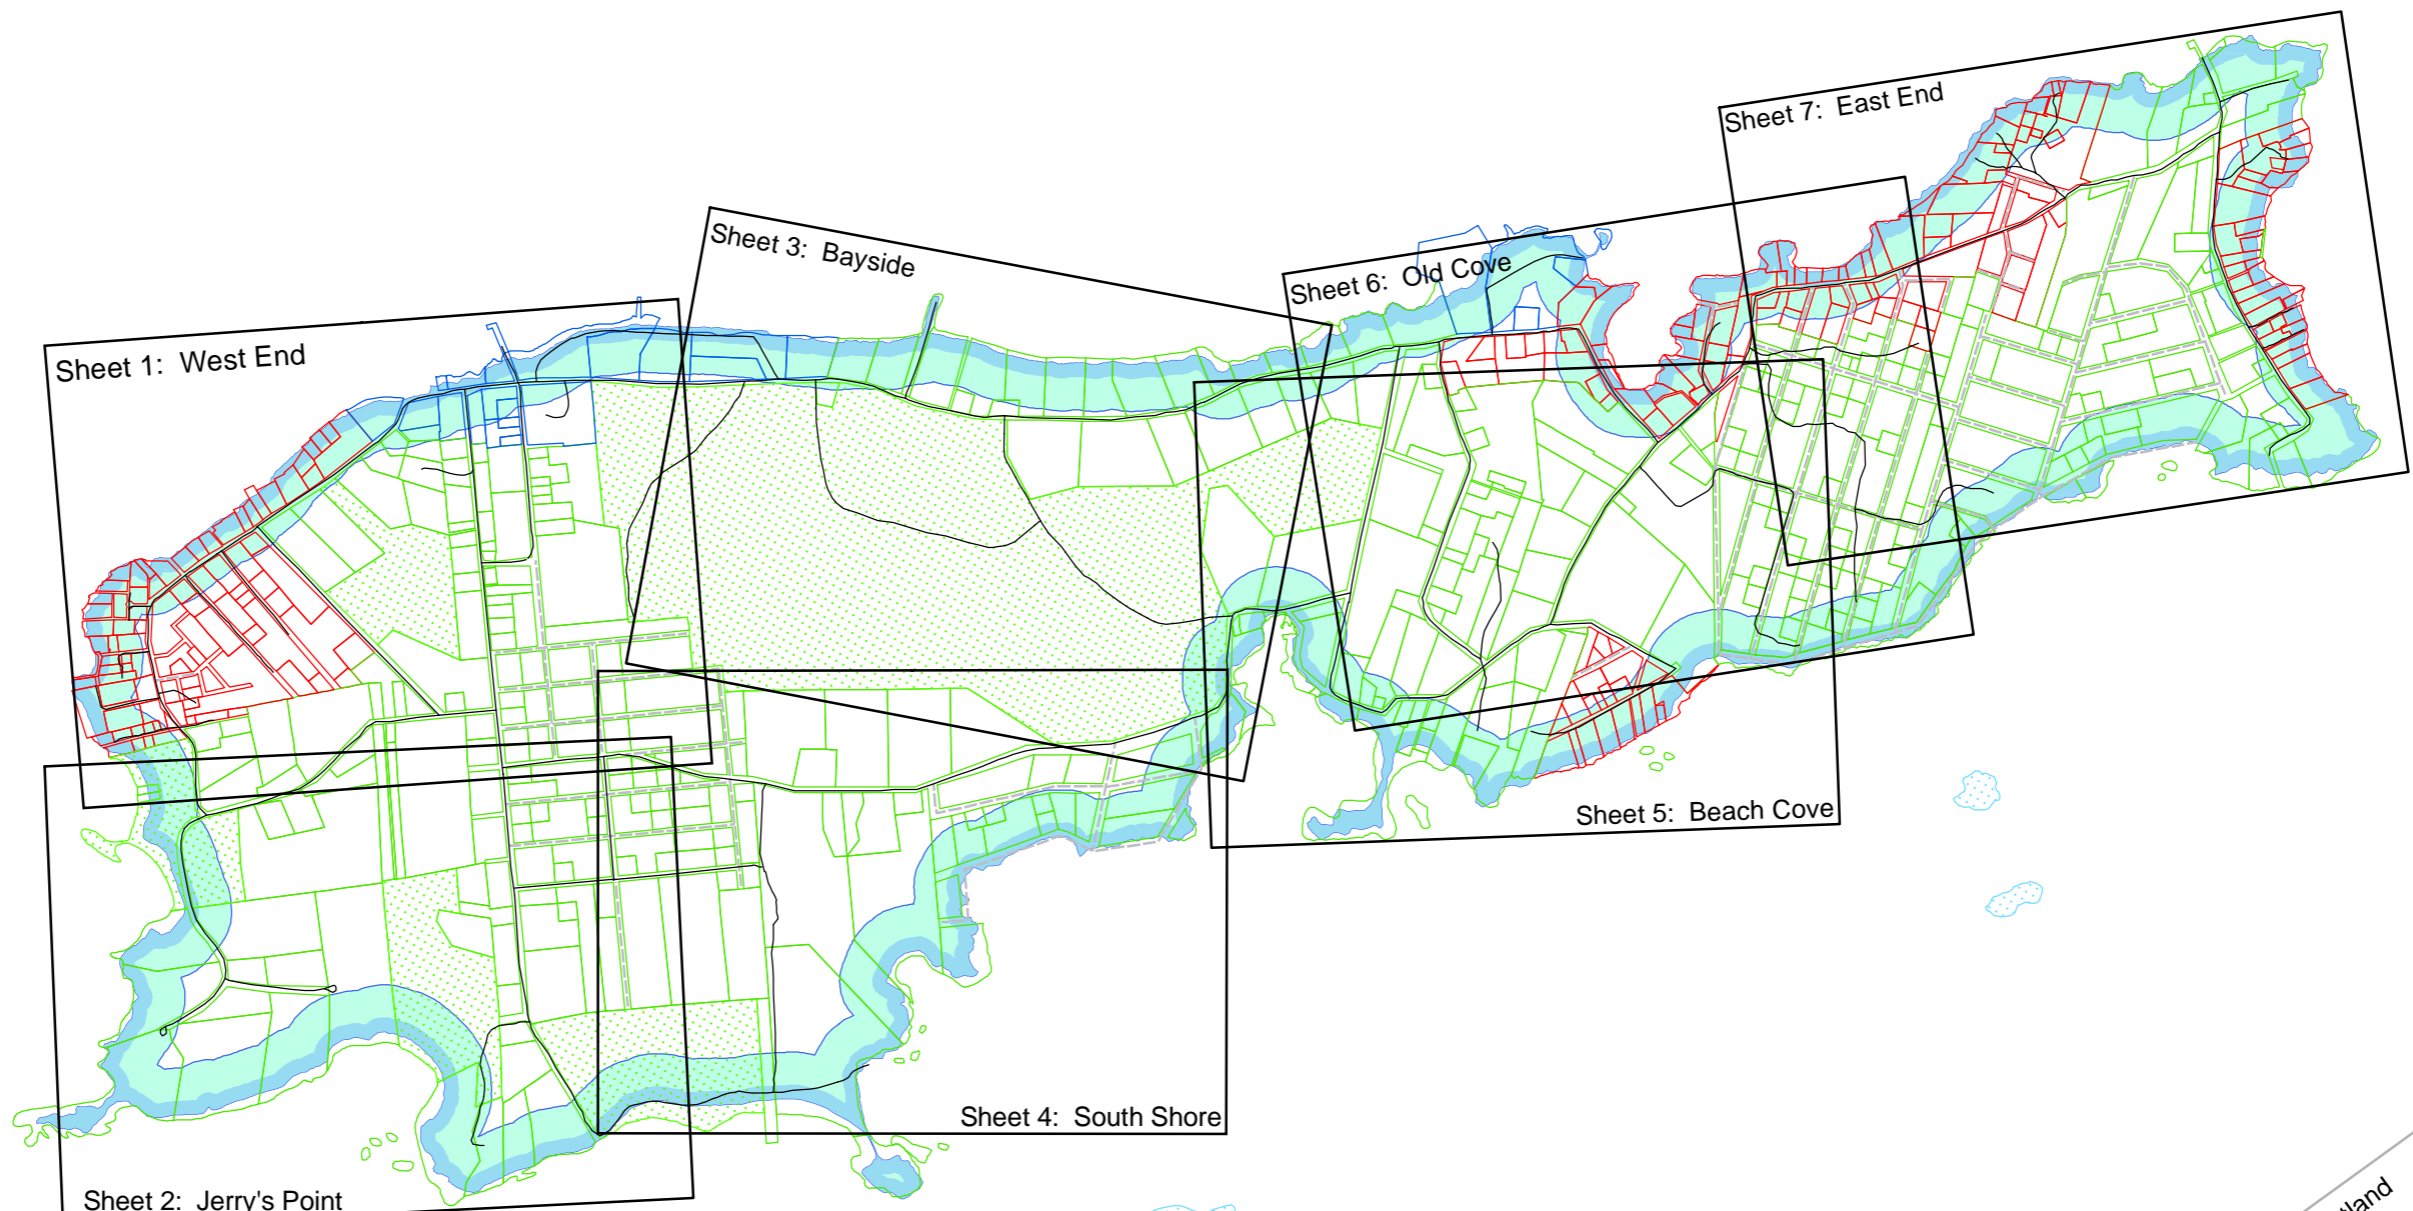

Sheet 8: Outer Islands

Sheet 8: Outer Islands

Sheet 1: West End

Sheet 3: Bayside

Sheet 6: Old Cove

Sheet 7: East End

Sheet 5: Beach Cove

Sheet 4: South Shore

Sheet 2: Jerry's Point

Sheet 8: Outer Islands

Sheet 8: Outer Islands

City of Portland

Town of Chebeague Island

City of Portland